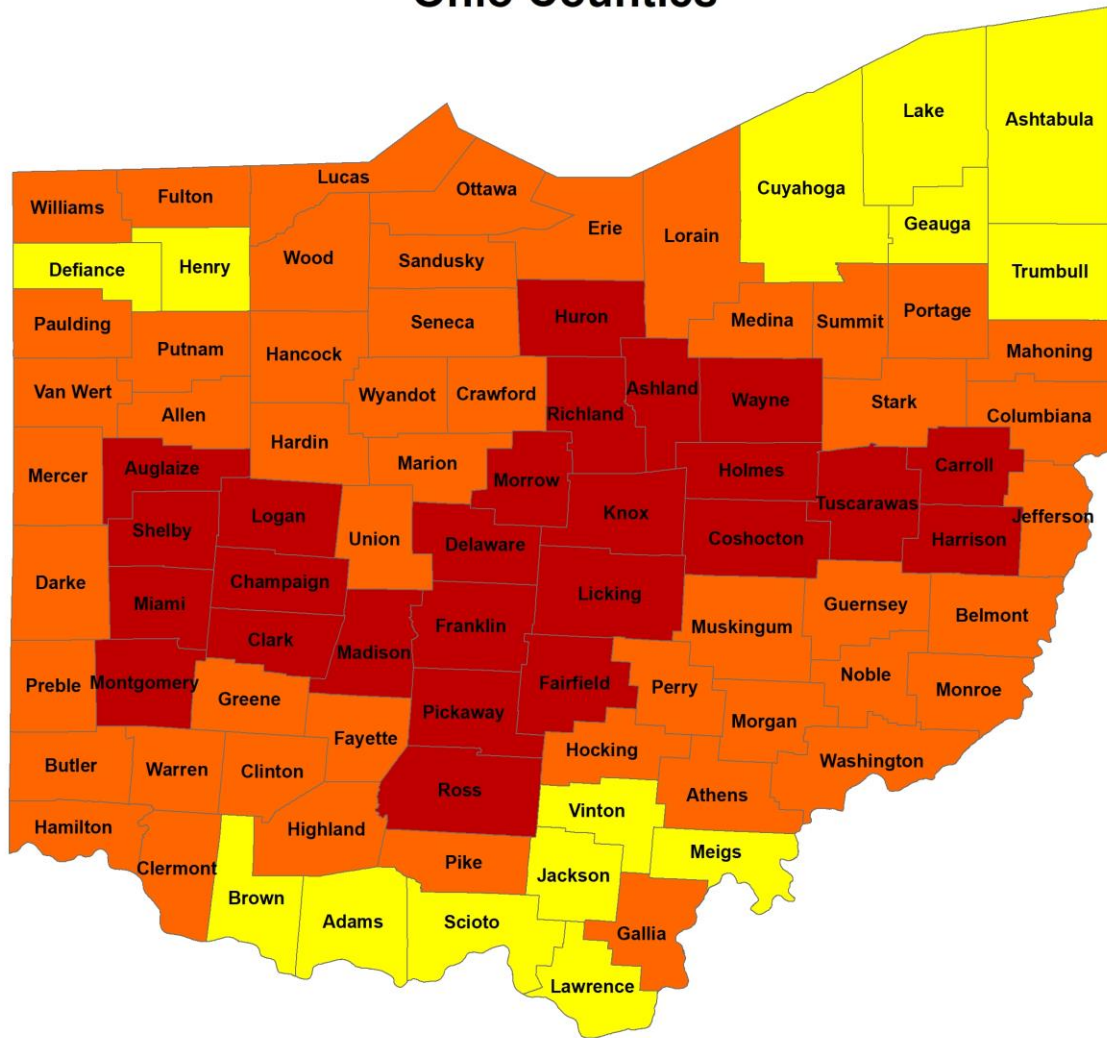

Geometric Mean of Indoor Radon Concentrations in Ohio Counties

Updated: September 2020