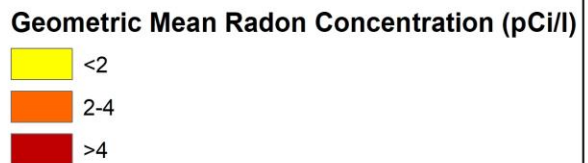

Geometric Mean of Indoor Radon Concentrations in Ohio Counties

Updated: September 2020